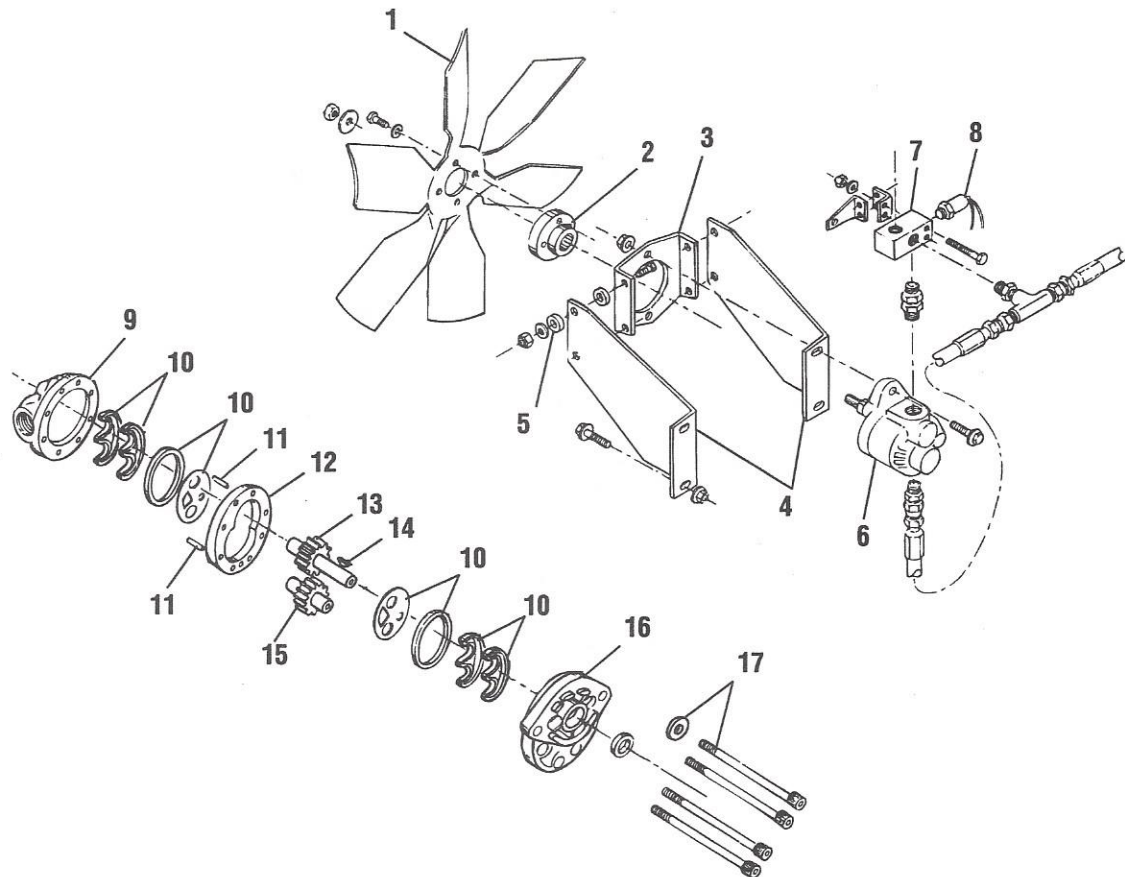

Hydraulic Pump and Mounting

06-003-01

1.	55-15771-004	Hydraulic Pump, Belt Driven	1
2.	55-24304-000	Plate, Hydraulic Pump Mtg	1
3.	55-24303-000	Brkt Asm, Hydraulic Pump Support	1
4.	55-23022-000	Pulley, Hydraulic Pump	1

Hydraulic Fan Motor Mounting & Components

CA-07-033

1.	53-19523-001	Fan, 26" Dia	1
2.	55-00700-000	Adaptor, Fan Mtg	1
3.	40-15174-000	Channel, Fan Motor	1
4.	42-22158-000	Brkt Asm, Fan Motor Mtg	1
5.	56-09703-001	Mount, Vibration	1
6.	55-14533-000	Motor, Hydraulic Fan	1
7.	53-15851-008	Valve, Fan Motor Control	1
8.	51-23245-000	Switch, Dual Temp Warning	1
9.	82-00491-000	Cover Asm, Motor w/Flow Divider *	1
10.	82-09949-000	Kit, Motor Rebuild	1
11.	82-00492-000	Pin, Dowel	2
12.	82-00493-000	Plate, Gear	1
13.	82-04512-000	Gear Asm, Drive Shaft	1
14.	82-01679-000	Key, Drive Shaft	1
15.	82-04514-000	Gear Idler	1
16.	82-00494-000	Body Asm, Motor	1
17.	82-00496-000	Capcscrew, Special Head	4
	82-00489-000	Washer	4