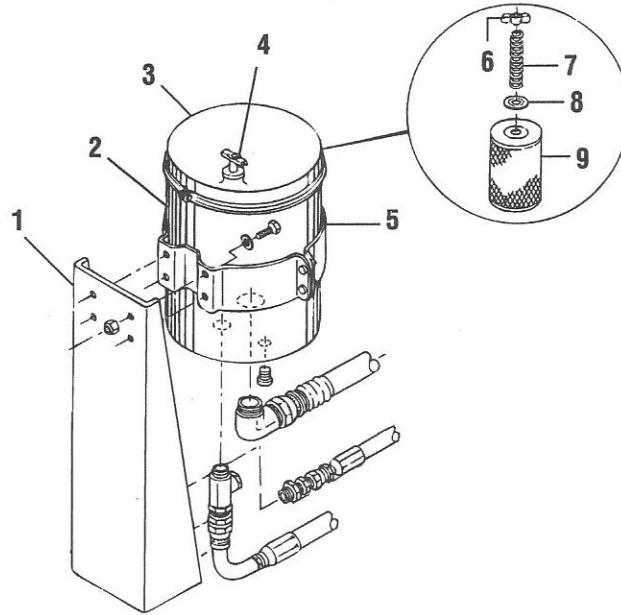

Hydraulic Fan Motor Mounting & Components

CA-07-033

1.	53-19523-001	Fan, 26" Dia	1
2.	55-00700-000	Adaptor, Fan Mtg	1
3.	40-15174-000	Channel, Fan Motor	1
4.	42-22158-000	Brkt Asm, Fan Motor Mtg	1
5.	56-09703-001	Mount, Vibration	1
6.	55-14533-000	Motor, Hydraulic Fan	1
7.	53-15851-008	Valve, Fan Motor Control	1
8.	51-23245-000	Switch, Dual Temp Warning	1
9.	82-00491-000	Cover Asm, Motor w/Flow Divider *	1
10.	82-09949-000	Kit, Motor Rebuild	1
11.	82-00492-000	Pin, Dowel	2
12.	82-00493-000	Plate, Gear	1
13.	82-04512-000	Gear Asm, Drive Shaft	1
14.	82-01679-000	Key, Drive Shaft	1
15.	82-04514-000	Gear Idler	1
16.	82-00494-000	Body Asm, Motor	1
17.	82-00496-000	Capcscrew, Special Head	4
	82-00489-000	Washer	4

NOTE: * Parts Available Only As a Kit

Hydraulic Reservoir Mount and Components

06-004-00

1.	42-16501-000	Brkt, Hydraulic Res Mtg	1
2.	53-22412-000	Reservoir Asm, Hydraulic	1
	59-18394-000	Decal "Use Dexron II"	1
3.	53-22440-001	Cap, Hydraulic Res Breather	1
4.	53-22412-001	Dipstick, Hydraulic Reservoir	1
5.	53-22412-004	Brkt, Hydraulic Res Mtg	1
6.	82-00536-000	Wingnut, Reservoir	1
7.	82-00536-002	Spring, Element Retainer	1
8.	82-00536-003	Washer, Retainer	1
9.	53-22412-002	Element, Hydraulic Fluid Filter	1