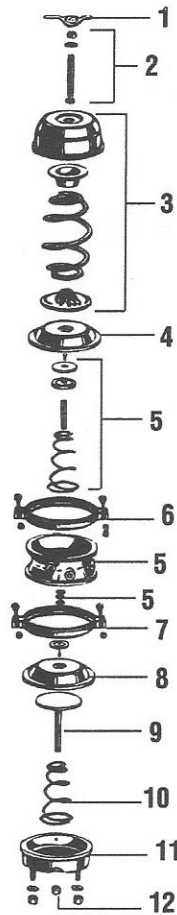

Chapter 4

Brake and Wheels

Rear Brake System

04-001-00

1.	82-13022-000	Camshaft, RH Frt	1	18.	82-03501-000	Gasket, Chamber Brkt	2
	82-09646-007	Camshaft, LH Frt	1	19.	82-13027-000	Slider Asm, Rr Brake LH/RH	2
2.	82-03379-000	Washer, Spacing	2	20.	82-03283-000	Pin, Shoe Retainer	4
3.	82-03455-000	Pin, Brake Shoe Anchor	4	21.	82-03837-000	Spring, Shoe Retainer	2
	82-03173-000	Locknut	4	22.	82-03200-000	Bolt, Spider Mtg	16
	82-13023-000	Washer, Flat	4		82-04477-000	Washer, Flat	32
4.	82-02241-000	Seal, Camshaft	4		82-03169-000	Locknut, Spider Mtg	16
5.	82-03288-000	Bushing, Anchor Pin	4				
6.	82-03294-000	Bushing, Camshaft	4				
7.	82-03835-000	Spring, Shoe Retainer	4				
8.	82-13024-002	Shoe Asm, Rr Brake	4				
9.	82-09742-000	Kit, 7" Brake Lining	1				
10.	82-03504-000	Roller, Brake Shoe	2				
11.	82-03871-000	Retainer, Roller	2				
12.	82-00155-000	Screw, Cam Brkt	8				
	82-03417-000	Washer, Cam Brkt	8				
13.	82-13026-000	Brkt Asm, LH Chamber	1				
	82-13026-001	Brkt Asm, RH Chamber	1				
	82-00872-000	Fitting, Grease	2				
14.	82-03396-000	Washer, Outer Spacer	2				
15.	53-18094-000	Adjuster, Manual Slack	2				
16.	82-03356-000	Washer, Inner Spacer	6				
17.	82-03344-000	Lockring, Camshaft	2				

Rear Brake Chamber

PA-04-013

1.	82-09634-001	Plug, Release Stud	1
2.	82-09786-001	Stud Asm, Release	1
3.	82-09786-002	Chamber Asm, Upper	1
4.	82-09786-003	Diaphragm, Upper	1
5.	82-09786-004	Adapter Asm	1
6.	82-09737-004	Clamp Asm, Upper	1
7.	82-09686-005	Clamp Asm, Lwr	1
8.	82-09786-006	Diaphragm, Lwr	1
9.	82-09786-007	Rod Asm, Push	1
10.	82-09637-003	Spring, Service Rtn	1
11.	82-09637-000	Housing Asm, Lwr	1
12.	82-09635-003	Boot, Dust	1