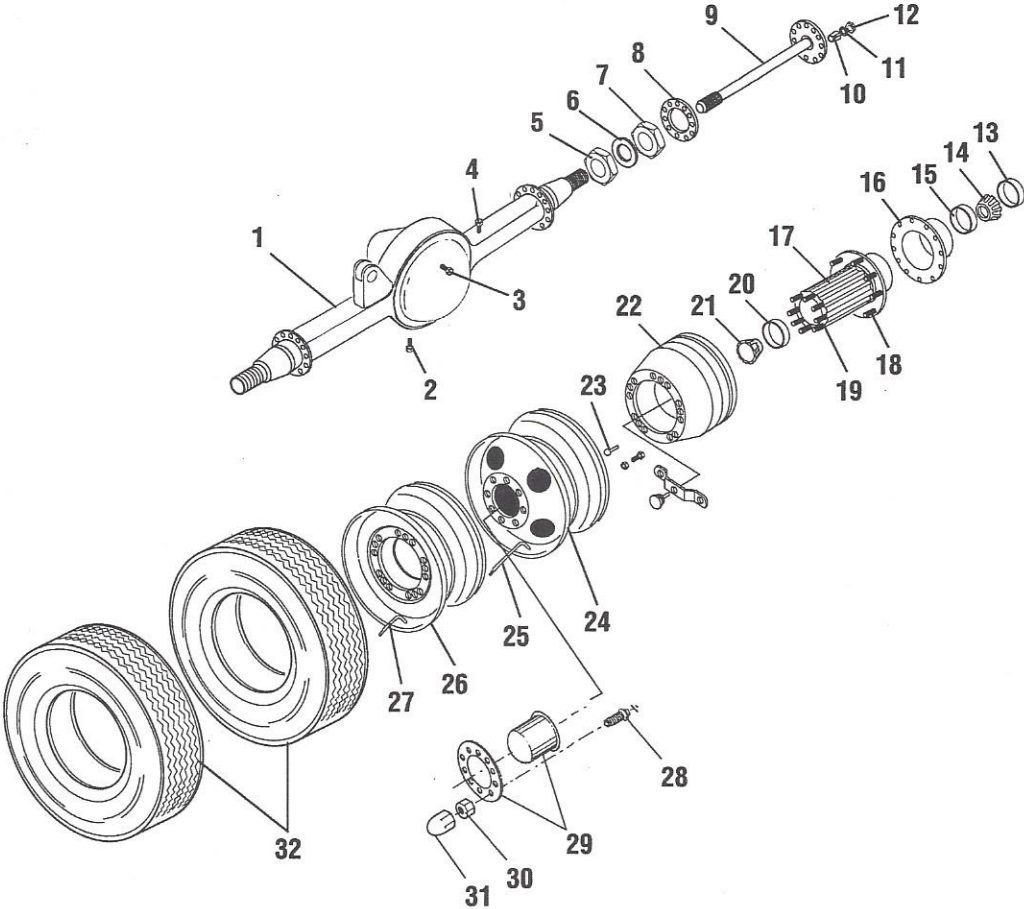

Rear Axle Housing, Drums, and Tires

03-002-01

1.	82-13010-000	Housing Asm, Rr Axle	1	20.	82-09028-000	Cup, Outer Wheel Bearing	2
2.	82-03452-000	Plug, Magnetic Drain	1	21.	82-04180-000	Cone, Outer Wheel Bearing	2
3.	82-03189-000	Plug, Oil Fill	1	22.	82-13017-000	Drum, Rr Brake 16.5"x7"	2
4.	82-02205-000	Breather Asm	1	23.	82-13018-000	Bolt, Hub to Drum	16
5.	82-03321-000	Nut, Inner Wheel Bearing	2	24.	50-11851-002	Wheel Outer, Alum (Polish Disk)	1
6.	82-13011-000	Lockwasher, Wheel Bearing Nut	2	50-11851-003	Wheel Outer, Alum (Polish Disk)	1	
7.	82-03308-000	Nut, Outer Wheel Bearing	2	25.	52-00771-000	Stem, Tire Valve	2
8.	82-03697-000	Gasket, Axle Shaft	2	53-00777-001	Extension, Valve Stem	2	
9.	82-13012-000	Shaft, LH Axle	1	26.	50-11856-000	Wheel Inner, Steel	2
	82-13012-001	Shaft, RH Axle (N/S)	1	27.	53-22578-002	Stem, Tire Valve	2
10.	82-13013-000	Dowel, Axle Stud	24	28.	53-20652-000	Nut, LH Inner Wheel	10
11.	82-03337-000	Washer, Axle Stud	24	53-20653-000	Nut, RH Inner Wheel	10	
12.	82-03172-000	Nut, Axle Stud	24	29.	53-12710-002	Cover, Rr Hub	2
13.	82-02243-000	Seal Asm, Inner Wheel	2	30.	53-13895-002	Nut, LH Outer Wheel	10
14.	82-13015-000	Cone, Inner Wheel Bearing	2	53-13895-001	Nut, RH Outer Wheel	10	
15.	82-07958-004	Cup, Inner Wheel Bearing	2	31.	53-12710-003	Cover, Lug Nut	A/R
16.	82-13014-000	Slinger, Oil	2	32.	M101	Tires, 9R22.5 XZA	4
	82-13020-000	Shield Dust	2	53-23959-000	Protector, Wheel Guard	A/R	
17.	82-06606-000	Hub Asm, w/o Studs	2	53-23959-001	Protector, Wheel Guard	A/R	
	82-13021-000	Plug, Hub	2	33.	53-13894-XXX	Weight, Wheel *	A/R
18.	82-13016-001	Stud, LH Inner Wheel	10				
	82-13016-002	Stud, RH Inner Wheel (N/S)	10				
19.	82-13016-000	Stud Axle Flange (LH & RH)	24				

*Specific weights have unique numbers in places of "XXX".
Your parts representative will advise you of the number when you place your order.