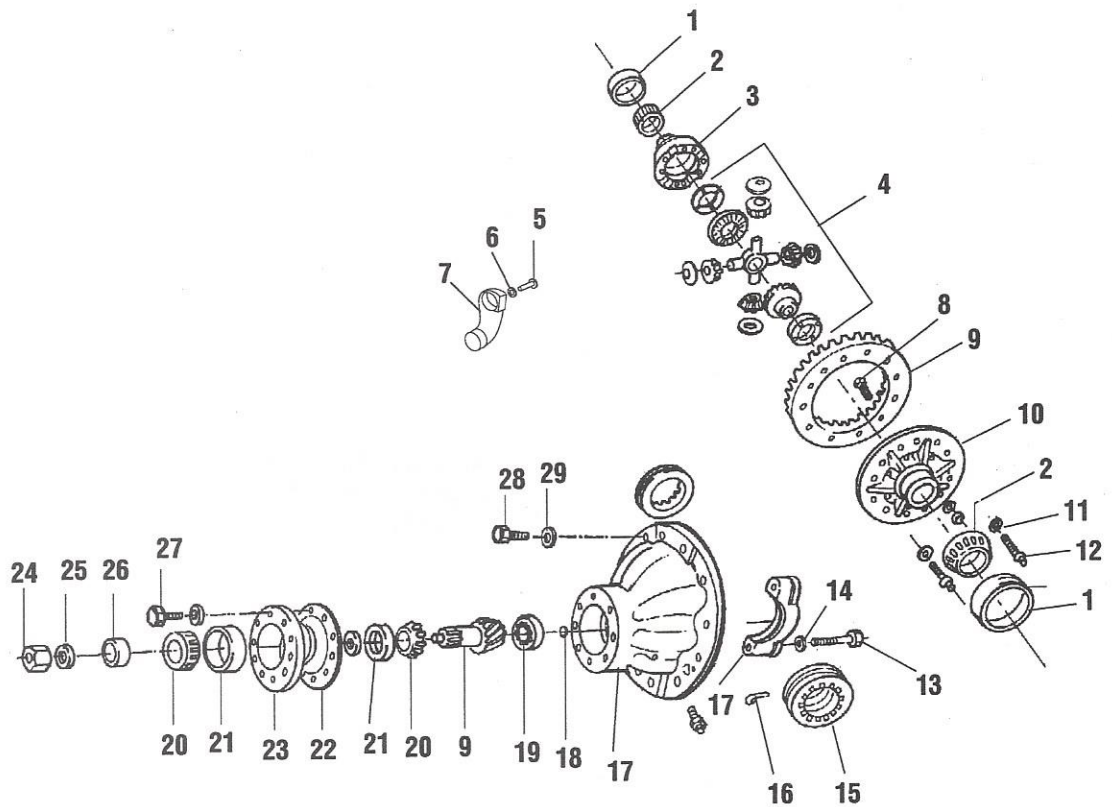

Differential (Drive Unit): Dana

PA-04-002

1.	82-07953-001	Bearing, Cup	2	22.	82-07955-003	Shim, Pinion 0.30"	1
2.	82-07953-002	Bearing, Cone	2		82-07955-001	Shim, Pinion 0.50"	1
3.	82-07953-003	Case, Diff (Plane Half)	1		82-07955-002	Shim, Pinion 0.10"	1
4.	82-07953-005	Kit, Diff Gears & Cross	2	23.	82-07949-007	Cage Asm, Pinion	1
5.	82-07952-003	Bolt, Oil Scoop	1	24.	82-07949-001	Nut, Pinion	1
6.	82-07952-002	Washer	1	25.	82-07949-002	Washer, 1.50" Flat	1
7.	82-07952-001	Scoop, Oil	1	26.	82-07949-003	Seal, Pinion	1
8.	82-07952-006	Rivet, Ring Gear	12	27.	82-07949-004	Bolt, Pinion Cage	8
9.	82-07954-410	Gear Set J175 4.10	1	28.	82-07956-005	Bolt, Carrier Mtg	12
10.	82-07956-004	Case, Diff (Flange Half)	1	29.	82-07956-004	Washers	12
11.	82-04530-000	Lockwasher	24	30.	82-11252-410	Diff Asm, J175 4.10	1
12.	82-67953-007	Bolt, Diff Case	16				
13.	82-07951-006	Bolt, Diff Cap	4				
14.	82-07951-005	Washer	4				
15.	82-07951-004	Ring, Adjusting	2				
16.	82-07951-002	Key	2				
	82-07951-003	Cotter	2				
17.	82-07951-001	Carrier Asm w/Cap	1				
18.	82-07949-009	Lockring, Pinion	1				
19.	82-07949-008	Bearing, Roller	1				
20.	82-07949-005	Bearing, Cone	2				
21.	82-07949-006	Bearing, Cup	2				
22.	82-07950-000	Kit, Pinion Shim	1