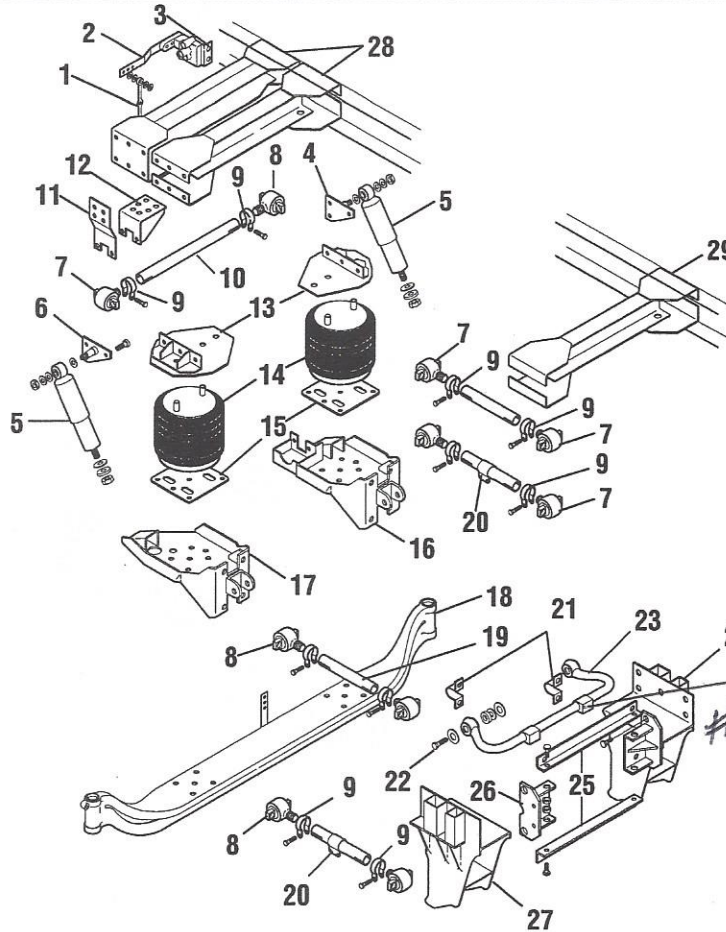

Front Suspension: Gillig

03-001-00

1.	53-02345-0002	Link, Leveling Valve	1	14.	53-14006-000	Spring Air	2
2.	53-02125-001	Valve, Height Control	1	15.	40-08450-000	Plate, Lwr Air Spring Mtg	2
3.	40-11522-003	Brkt, Height Control Valve	1		40-17620-001	Spacer, Air Spring Mtg	2
4.	55-14204-000	Brkt, LH Shock Mtg	1		54-11199-001	Bolt, Button Head .5"-13x1.75"	8
	55-14623-000	Washer	A/R	16.	55-13489-000	Brkt, LH Air Spring Mtg	1
5.	53-14005-000	Absorber, Shock	2	17.	55-13490-000	Brkt, RH Air Spring Mtg	1
	53-13109-002	Nut, Hxhd Castle .75"-16	2	18.	53-14473-007	Front Axle, Beam FF943 Qx617	1
	53-14623-002	Washer, Shock	2	19.	55-11196-001	Tube, Upper Radius Rod	2
	54-12601-012	Washer, Hard Flat	4	20.	53-20116-001	Radius Rod Asm, Adj Lower	2
6.	53-14203-000	Brkt, RH Shock Mtg	1	~21.	53-09943-000	Saddle, Isolator Mtg	2
	55-14623-000	Washer	A/R	22.	54-11359-016	Bolt, Hxhd 1.0"-12x4.50" Gr 8	2
7.	50-10922-002	End, Rod w/LH Threads	3		54-12551-014	Locknut, Nylok 1.0"-12 Gr 8	2
8.	50-10922-001	End, Rod w/RH Threads	3	~23.	55-14336-000	Swaybar Asm	1
9.	53-08727-000	Clamp, Rod End	10		55-14856-000	Bushing	A/R
10.	53-20116-002	Panhard Rod Asm, Adj	1	24.	55-14820-000	Tower, LH Torque Rod	1
11.	55-13444-000	Plate, Panhard Rod Backing	1		40-21871-000	Spacer, Torque Rod	1
12.	55-13443-000	Brkt, Panhard Rod Mtg	1	25.	40-11537-000	Angle, Swaybar Mtg	2
	55-13445-000	Spacer, Panhard Rod Brkt	1	26.	42-11535-000	Brkt, Swaybar Mtg	2
	55-13442-000	Gusset, Panhard Crossmember	1	27.	55-14819-000	Tower, RH Torque Rod	1
	55-13446-000	Brkt, Crossmember	1	28.	Ref Page 1-10	Chassis Frame	1
	55-13447-000	Brkt, Panhard	1	29.	Ref Page 1-10	Chassis Frame	1
13.	42-11220-000	Support Asm, Air Spring	2				
	40-11652-000	Plate, Air Spring Mtg	2