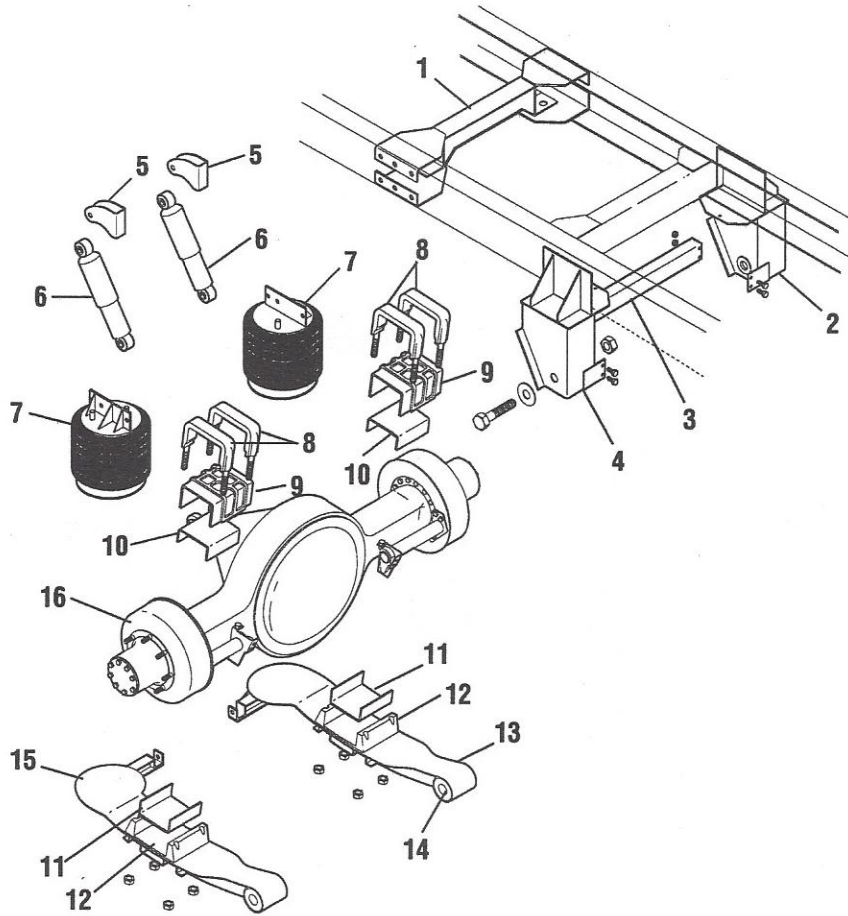

Rear Suspension: Newway

CA-03-038/38a

1.	55-15373-001	Crossmember, Air Spring Mtg	1
2.	53-15085-007	Brkt Asm, LH Frame	1
3.	40-17662-000	Brace, Trailing Arm Tower	1
4.	53-15085-000	Brkt Asm, RH Frame	1
5.	53-15085-013	Brkt, Shock Absorber	2
6.	53-15085-029	Absorber, Shock	2
7.	53-15085-028	Spring Asm, Air	2
8.	53-15085-016	U-Bolt, Axle Mtg	4
9.	53-16231-004	Cap, Axle	2
10.	53-15085-005	Wrap, Rubber	2
11.	53-16231-003	Adapter, Axle	2
12.	53-15085-005	Pad, Rubber	2
13.	53-15085-001	Beam, LH Equalizer	1
14.	53-15085-030	Bushing, Equalizer Arm	2
15.	53-15085-002	Beam, RH Equalizer	1
16.	53-15942-006	Axle Asm, F175 4.10	1

42-19869-000 147.80
FIRESTONE