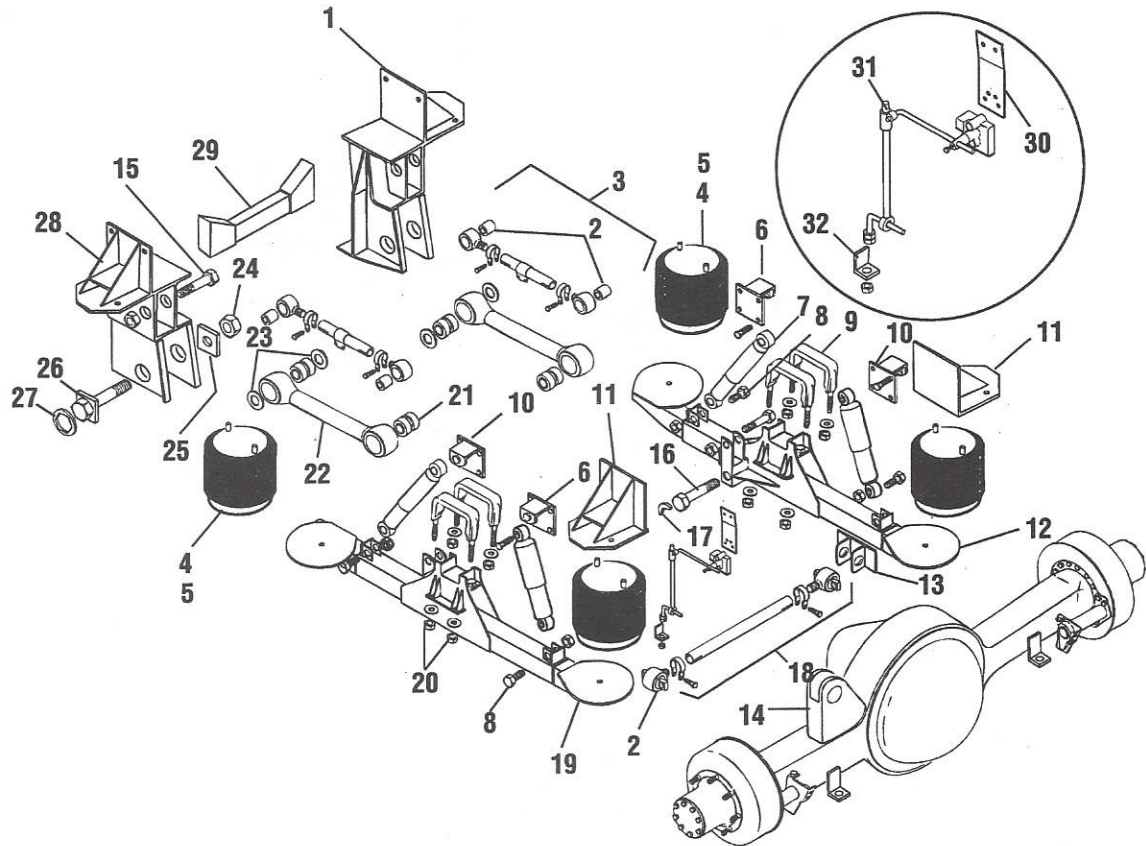

Rear Suspension: Ridewell

03-002-00

1.	82-09644-001	Hanger Asm, Air Spring Mtg	1	18.	82-09646-004	Sway Asm, RH Load	1
2.	82-09646-007	Bushing, Sway Bar/Torque Rod 3x1	6	19.	82-09646-002	Beam Asm, RH Load	1
3.	82-09646-003	Torque Rod Asm, 18"	2	20.	82-09643-006	Washer, 7/8" Flat A-325	8
4.	82-09646-008	Rod End, RH w/ Clamp & Bushing	3		82-09643-003	Nut, Hxhd 7/8"-14 Tall	8
	82-09646-009	Rod End, LH w/ Clamp & Bushing	3	21.	82-09646-006	Bushing, Torque Beam	4
5.	82-09642-001	Spring Asm, Air	4	22.	82-09646-005	Beam Asm, Torque 2.5"x18"	4
	54-12540-009	Locknut, Nylok 1/2"-13 Gr 5	12	23.	82-09643-004	Washer, Bearing	4
6.	82-09644-004	Brkt Asm, LH Shock Mtg	2	24.	82-09643-002	Locknut, Flex 1.25"-7 SPS	2
7.	82-04113-000	Shock Absorber	4	25.	82-09646-004	Plate, Clamping	2
8.	54-11340-013	Bolt, Hxhd 3/4"-10x3.50" Gr 5	8	26.	82-09643-007	Bolt Asm, Eccentric	2
	54-12540-012	Locknut, Nylok 3/4"-10 Gr 5	8	27.	82-09643-008	Washer, Anti-Turn	2
9.	82-09642-002	U-Bolt, 7/8"-14x4 11/16x11 1/2"	4	28.	82-09644-002	Hanger Asm, RH Air Spring Mtg	1
	82-09642-003	Plate Asm, U-Bolt Spacer	2	29.	82-09644-008	Channel Asm, Cross	1
10.	82-09644-005	Brkt Asm, RH Shock Mtg	2	30.	40-23581-000	Brkt, Leveling Valve Mtg	2
11.	82-09644-003	Mtg Asm, Frt Air Spring	2	31.	53-19771-010	Valve, Leveling w/Rod	2
12.	82-09646-001	Beam Asm, LH Load	1	32.	40-19739-000	Brkt, Level Valve Anchor (Welded)	2
13.	82-09644-006	Brkt Asm, Sway Bar To Frame	1	33.	40-23579-000R	Brkt, Leveling Link, RH (N/S)	1
	54-11334-019	Bolt, Hxhd 1-8x6" Gr 5	6	34.	40-23579-000	Brkt, Leveling Link, LH (N/S)	1
14.	82-09644-007	Brkt Asm, Sway Bar To Axle	1	35.	40-17790-001	Brkt, RH Leveling Valve (N/S)	1
15.	54-12540-014	Lockwasher, Nylok 1-8 Gr 5 (N/S)	6	36.	40-17790-001	Brkt, LH Leveling Valve (N/S)	1
16.	82-09643-001	Bolt, Hxhd 1.5"-6x7" Gr 5	2	37.	40-20907-000	Brkt, Leveling Valve Link (N/S)	1
	82-09643-005	Lockwasher, 1.5" Int Tooth	2	38.	50-02345-003	Link, Height Control (N/S)	1
17.	82-09642-005	Plate, Locking	2	39.	53-23312-000	Kit, Rear Suspension	1