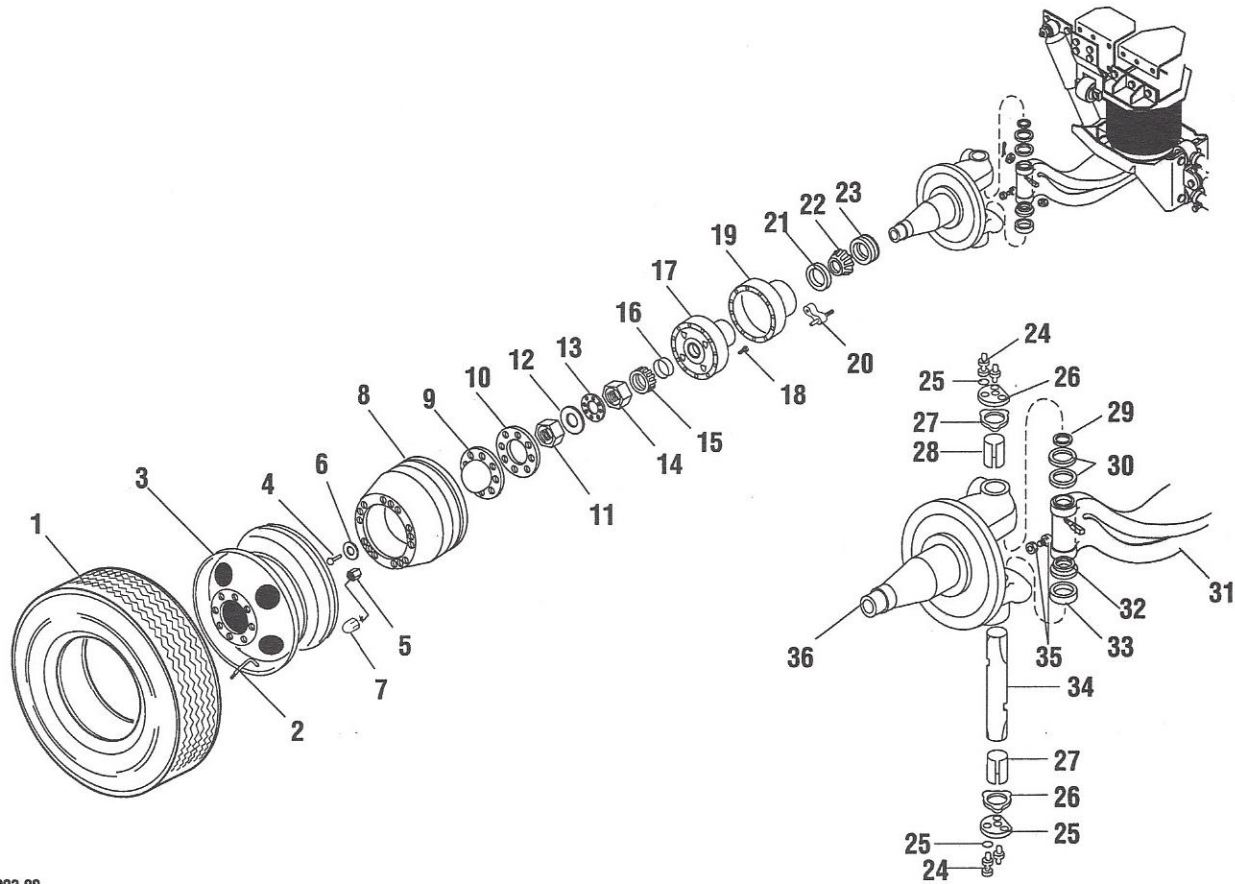

Front Knuckle, Hub, Drums, and Tires

03-002-00

1.	M101	Tires, 9R22.5 XZA	A/R	20.	82-02157-000	Sensor Asm, Speedo	1
2.	52-00771-000	Stem, Tire Valve	2		82-03977-000	Backer, Speedo Pick-Up	1
3.	50-11851-001	Wheel, Alum (Polish Disk)	2	21.	82-08997-000	Cup, Inner Wheel Bearing	2
	50-11851-003	Wheel, Alum (Polish Disk)	2	22.	82-09000-000	Cone, Inner Wheel Bearing	2
4.	82-03210-000	Screw, Hub Cap	12	23.	82-02223-000	Seal Asm, Frt Wheel Bearing	2
5.	53-13895-002	Nut, LH Outer Wheel	10	24.	82-00873-000	Screw, King Pin Cap	12
	53-13895-001	Nut, RH Outer Wheel	10	25.	82-03348-000	Washer, King Pin Cap	12
6.	82-03348-000	Washer, Hub Cap	12	26.	82-00872-000	Cap, King Pin	4
7.	53-12710-003	Cover, Lug Nut	10	27.	82-13092-000	Gasket, King Pin Cap	4
8.	82-03915-000	Drum, Brake 16.5X6	2	28.	82-03298-000	Bushing, King Pin	4
9.	53-12710-001	Cap, Frt Hub	2	29.	82-11037-000	Seal, Upper King Pin	2
10.	82-03705-000	Gasket, Frt Hub Cap	2	30.	82-03624-000	Shim, King Pin 1.010"	4
11.	82-07933-001	Nut, Outer Wheel Bearing	2		82-03633-000	Shim, King Pin 0.005"	4
12.	82-03357-000	Washer, Bearing Jam Nut	2	31.	53-14473-007	Front Axle, Beam	1
13.	82-03353-000	Washer, Pierced	2	32.	82-02210-000	Seal Asm, Lwr King Pin	2
14.	82-03319-000	Nut, Inner Wheel Bearing	2	33.	82-01723-000	Bearing, King Pin Thrust	2
15.	82-09027-000	Cone, Outer Wheel Bearing	2	34.	82-03869-000	Pin, Knuckle (king Pin)	2
16.	82-09026-000	Cup, Outer Wheel Bearing	2	35.	82-07929-003	Screw, Centering Stop	2
17.	82-02460-000	Hub Asm, Frt w/Cup (LH/RH)	2		82-07929-004	Nut, Stop Screw	1
18.	53-20652-000	Nut, LH Inner Wheel	10	36.	82-07930-000	Knuckle Asm, LH	1
	53-20653-000	Nut, RH Inner Wheel	10		82-07930-001	Knuckle Asm, RH	1
19.	82-11377-000	Slinger, RH Oil	1		53-12710-003	Cover, Nut (N/S)	40
	82-11985-000	Slinger/Rotor Asm, LH Oil	1		53-12710-002	Cover, Rr Hub (N/S)	2
	82-13106-000	Plate, Rotor	1		53-12710-001	Cover, Fr Hub (N/S)	2