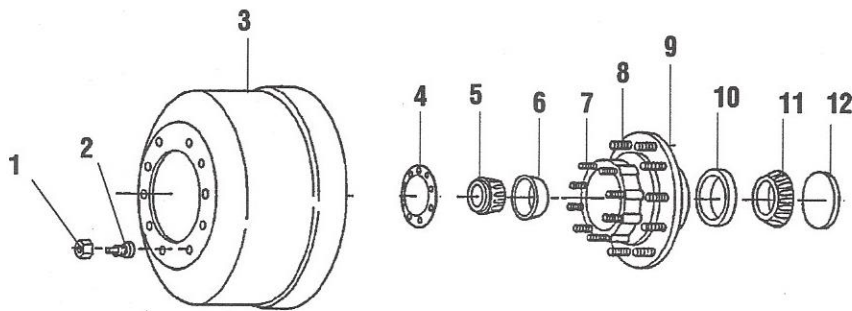

Rear Axle Housing: Dana

CA-04-019

1.	82-07956-001	Housing, Rear Axle	1
2.	82-07956-002	Breather Asm	1
3.	82-07956-003	Plug	2
4.	82-07956-006	Nut, Inner Wheel Bearing	4
5.	82-07956-007	Lockwasher, Wheel Bearing	2
6.	82-07956-008	Shaft, Axle	2
7.	82-04530-000	Nut	16
8.	82-04529-000	Gasket, Axle	2
9.	82-07956-005	Capcsrew	12
10.	82-07956-004	Lockwasher	12

Rear Hub and Drum: Dana

CA-04-016

1.	53-13895-001	Nut, RH Outer	10
	53-13895-002	Nut, LH Outer	10
2.	53-12450-002	Nut, RH Inner	10
	53-12450-001	Nut, LH Inner	10
3.	82-07957-001	Drum, Rr 6x16.5	2
	82-07957-002	Bolt, Drum Mtg	2
	82-07957-003	Nut	2
	82-04531-000	Washer	2
4.	82-04529-000	Gasket, Axle Shaft	2
5.	82-04528-001	Bearing, Outer Cone	2
6.	82-04528-000	Bearing, Outer Cup	2
7.	82-07958-001	Stud, Axle Shaft	8
8.	82-07958-002	Stud, LH Wheel	10
9.	82-07958-003	Hub, Rr	2
10.	82-07958-004	Bearing, Inner Cup	2
11.	82-07958-005	Bearing, Inner Cone	2
12.	82-04523-002	Seal, Inner Wheel	2