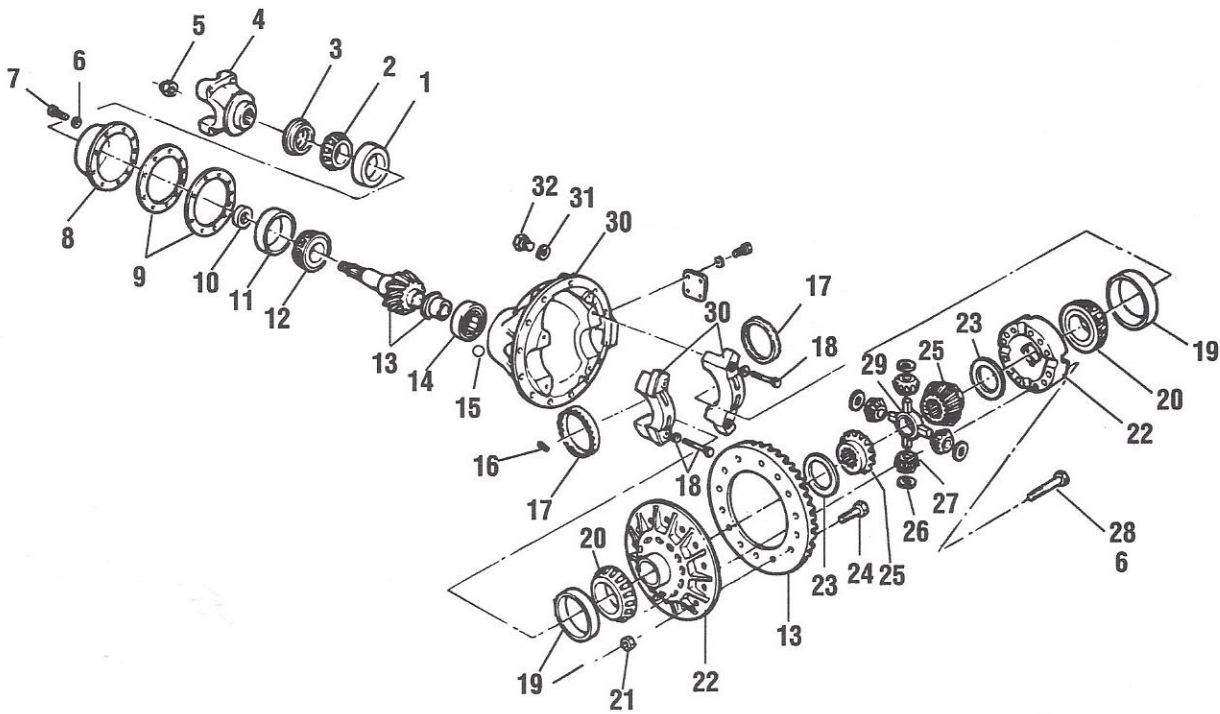

Rear Axle Components

03-002-00

1.	82-09771-001	Bearing, Outer Cup	1	22.	82-10324-002	Case Asm, Diff w/Nest	1
2.	82-09771-003	Bearing, Outer Cup	1		82-10324-003	Case Asm, Diff (Halves Only)	1
3.	82-01125-000	Seal, Pinion	1	23.	82-09778-002	Washer, Thrust (side Gear)	2
4.	82-09778-005	Yoke, Diff 1610 Series	1	24.	82-09764-005	Bolt, Ring Gear	12
5.	82-09764-009	Nut, Pinion	1		82-09764-007	Kit, Ring Gear Bolt (Items 21&24)	1
6.	82-08162-005	Washer	24	25.	82-09778-003	Gear, Side	2
7.	82-09777-007	Capscrew, Pinion Cage	8	26.	82-03388-000	Washer, Thrust (Pinion Gear)	4
8.	82-09764-003	Cage, Pinion	1	27.	82-09778-004	Gear, Pinion	4
9.	82-08749-002	Kit, Shim	1	28.	82-09764-008	Capscrew, Diff Case	16
10.	82-09764-004	Kit, Split Shim	1	29.	82-03944-000	Spider	1
11.	82-09052-000	Bearing, Inner Cup	1	30.	82-09777-001	Case Asm, Diff Case	1
12.	82-09771-002	Bearing, Inner Cup	1	31.	82-03407-000	Washer	12
13.	82-10324-001	Gearset, RS17145 4.56	1	32.	82-09764-010	Capscrew, Diff (Long)	4
14.	82-09771-002	Bearing Pinion Roller	1		82-09764-011	Capscrew, Diff (Short)	8
15.	82-03330-000	Lockring, Pinion	1	33.	82-09778-001	Kit, Diff (Items 23,25,26,27&29)	1
16.	82-13099-000	Lockpin, Adj Ring	2	34.	82-09782-410	Carrier Asm, RS17145 4.10	1
17.	82-09777-006	Ring, Bearing Adj	2				
18.	82-09764-002	Capscrew, Diff Cap	4				
19.	82-01105-000	Bearing, Cup	2				
20.	82-01106-000	Bearing, Cone	2				
21.	82-09764-006	Locknut, Ring Gear	12