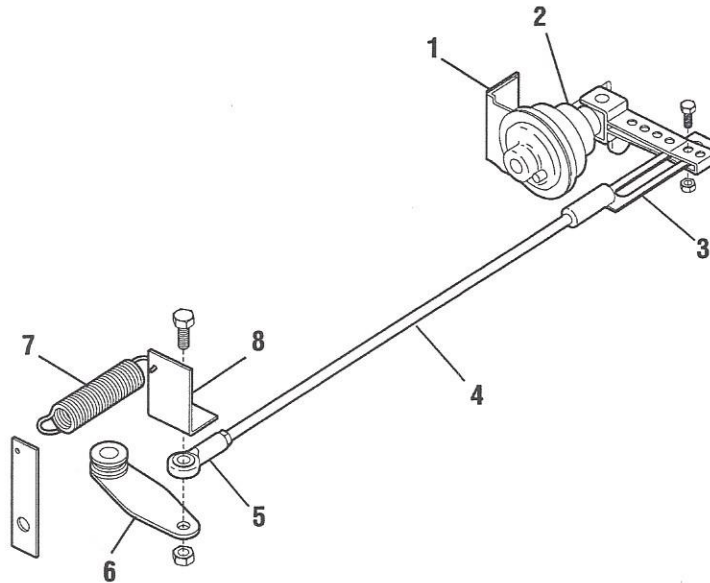

Engine Air Throttle System

01-109-00

1.	40-24605-000	Brkt, Cylinder Mtg	1
2.	53-02260-000	Cylinder, Throttle	1
3.	42-24905-000	Link Asm, Throttle	1
4.	40-00793-022	Rod, Accelerator	1
5.	53-00412-003	End, Rod	1
6.	40-24387-000	Brkt, Spring Anchor	1
7.	53-24382-000	Spring, Return	1
8.	40-24386-000	Brkt, Spring Anchor	1