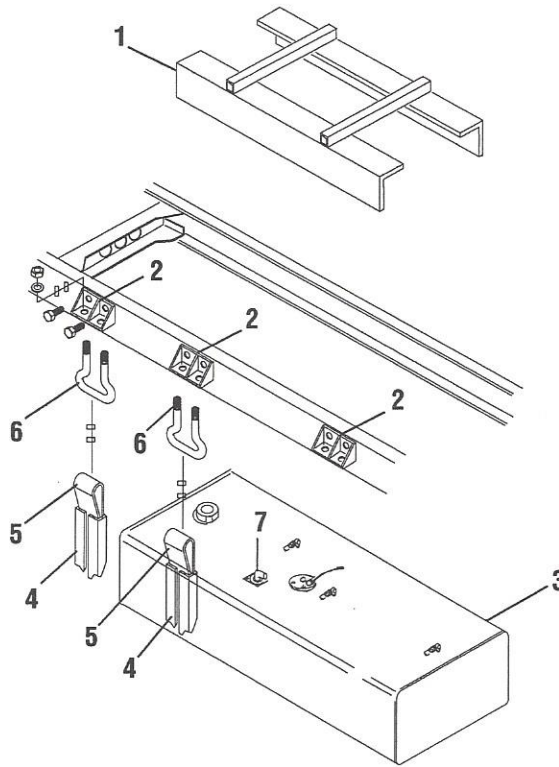

Fuel Tank Mount

01-006-04

1.	42-15997-000	Brkt Asm, Fuel Tank	1
2.	42-15228-000	Brkt Asm, Fuel Tank Mtg	6
3.	53-22004-000	Tank Asm, Fuel	1
4.	55-07709-000	Liner, Fuel Tank Mtg	6
5.	55-07708-000	Strap, Fuel Tank Mtg	6
6.	55-07710-000	Liner, Fuel Tank	6
7.	53-21370-000	Vent, Fuel Tank	1
8.	40-15229-001	Brkt LH, Fuel Tank Stop (N/S)	1
9.	53-22802-000	Kit, Fuel Tank Fill	1