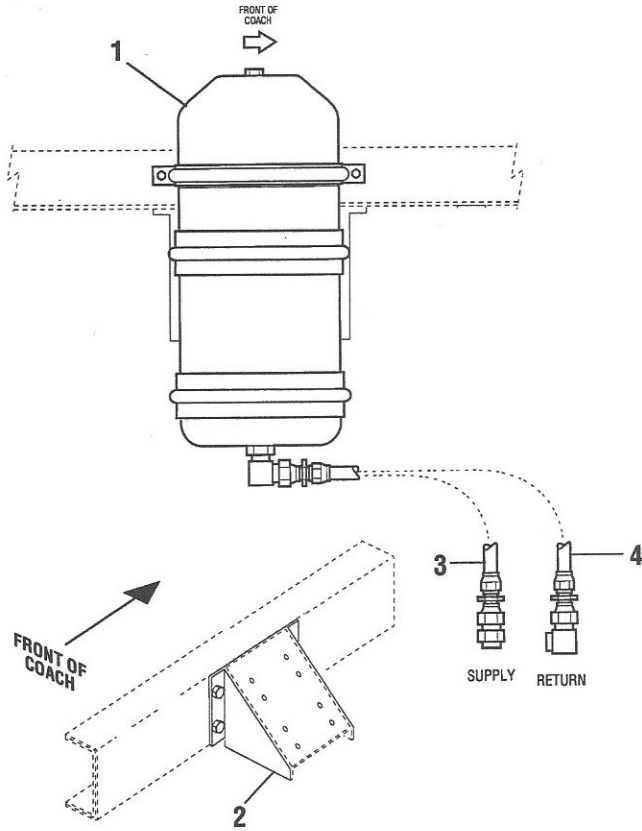

Oil Filter and Luberliner Mounting

01-108-00

1.	53-11916-001	Luberliner	1
2.	42-24839-000	Brkt Asm, Luberliner Mtg	1
3.	46-06D3030-0485	Hose Asm, Supply	1
4.	46-06D3030-1025	Hose Asm, Return	1