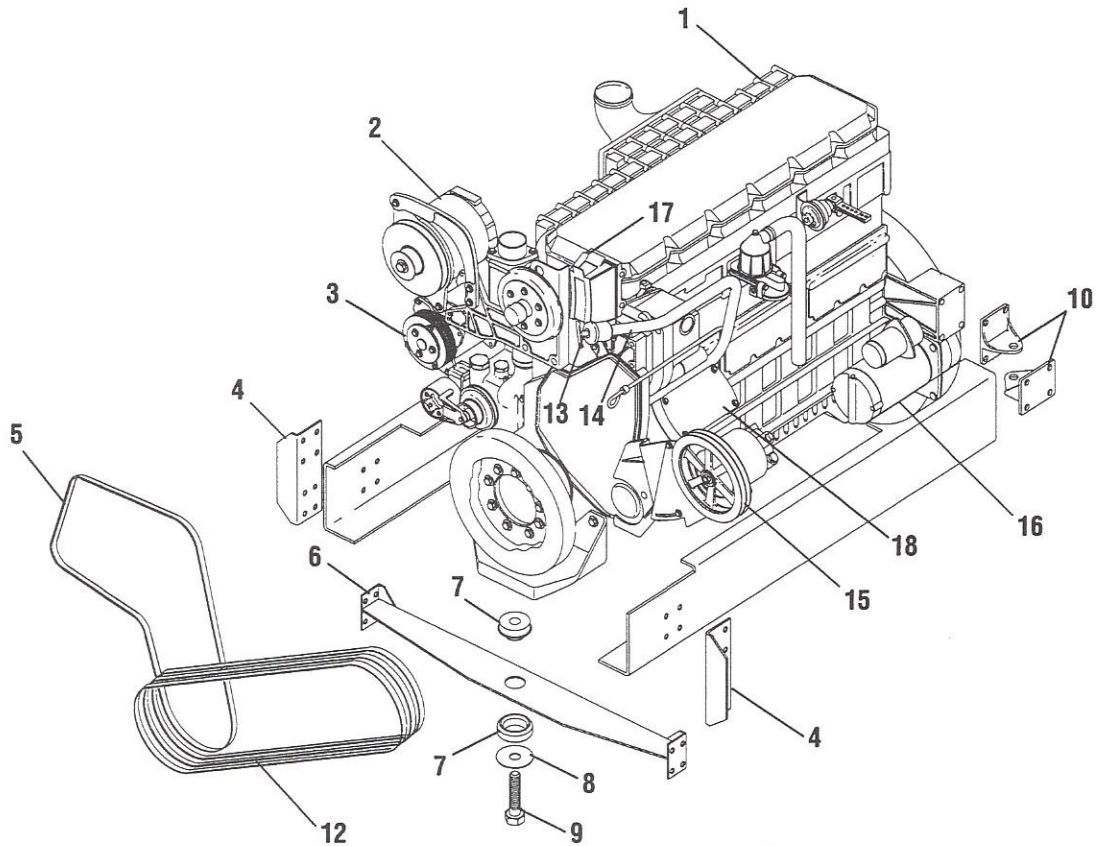

Parts Section

Chapter 1

Engine

Engine Mount, Components and Belts

01-107-01

1.	53-24625-000	Engine Asm, Cat 3116, 250 HP	1
2.	51-24192-000	Alternator, 12V Delco	1
	50-24377-000	Cable w/ Diode Asm	1
3.	53-13807-001	Freon Compressor	1
4.	55-24265-000	Brkt, Frt Engine Support	2
5.	53-24727-000	Belt, 7 Rib	1
6.	55-24264-000	Support Asm, Frt Engine	1
7.	53-24269-000	Isolator Asm, Engine Mtg	3
8.	54-12601-012	Washer, Flat, Hard	5
9.	54-17491-026	Bolt Metric, M16 X 110 MM Lg	1
10.	55-24266-000	Brkt Asm, Engine Rr	2
11.	53-16690-007	Heater Immersion Block (N/S)	1
12.	53-02222-060	V-Belt	3
13.	53-24718-000	Cap, Oil Fill Tube	1
14.	55-24719-000	Tube Asm, Engine Oil Fill	1
15.	55-23022-000	Pulley, Hydraulic Pump	1
16.	53-19322-006	Starter Asm, 12V	1
17.	53-24744-001	Separator, Fuel/Water	1
18.	Furn w/Engine	Air Compressor	1