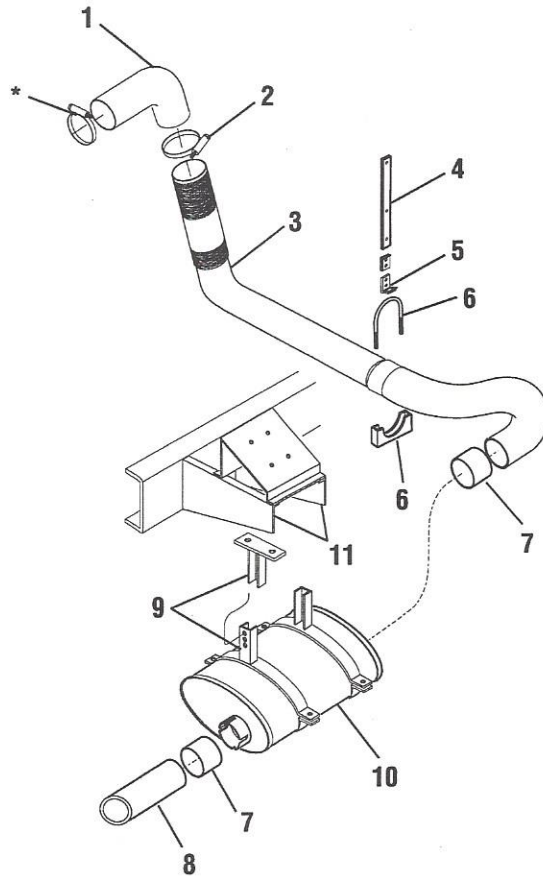

Engine Exhaust System

01-004-01

1.	55-24552-000	Pipe Asm, Turbo Outlet	1
2.	53-02322-0002	Clamp, 4"	1
3.	55-24516-000	Pipe Asm, Exhaust	1
4.	40-24556-000	Brkt, Exhaust Support	1
5.	53-15440-000	Brkt, Exhaust Pipe Hanger	1
6.	54-00029-001	Clamp, Exhaust	1
7.	53-02322-001	Clamp, 5"	2
8.	55-24553-000	Pipe, Exhaust Tail	1
9.	42-24916-000	Brkt, Muffler Mtg	2
10.	53-24982-000	Muffler	1
11.	Ref: Page 1-6	Brkt, Muffler Rear Mtg	1

Note: * Indicates Part of Engine