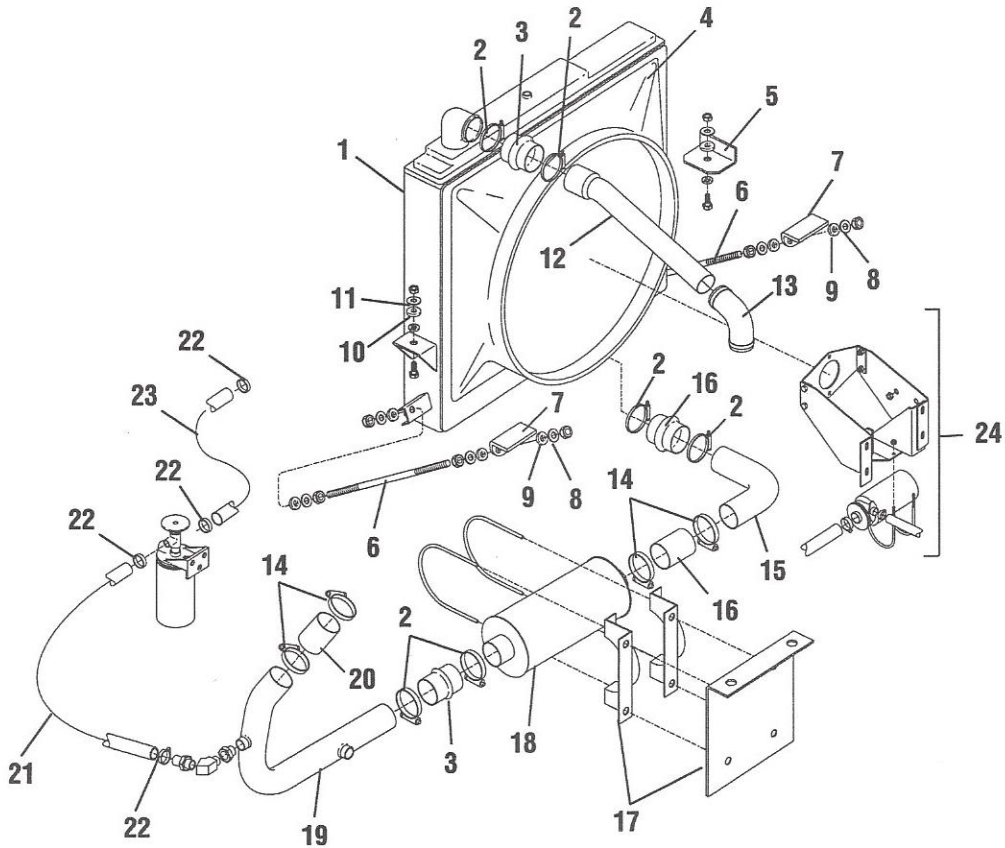

Engine Cooling System

01-104-00

1.	53-18056-000	Radiator	1	22.	53-09007-000	Clamp, 5/8"	4
2.	53-21364-012	Clamp, Constant Tension	8	23.	56-09014-018.00	Hose, 5/8" Silicone	1
3.	56-00031-019	Hose, Hump	2	24.	Ref: Page 6-3	Hydraulic Fan Motor	1
4.	43-18100-000	Shroud, Fan	1				
5.	42-18514-000	Brkt, Rr Radiator Support	1				
6.	40-10575-003	Brace, Radiator	2				
7.	40-18507-000	Brkt, Radiator Support	2				
8.	41-00035-011	Washer, Flat	A/R				
9.	56-07695-000	Bushing, Radiator Mtg	A/R				
10.	41-00035-008	Washer, Flat	A/R				
11.	55-02352-000	Mount, Vibration	A/R				
12.	55-24418-000	Pipe, Radiator Inlet	1				
	53-09054-000	Valve, Bleeder	1				
13.	56-24594-000	Elbow, 90°	1				
14.	53-21364-007	Clamp, Constant Tension	4				
15.	55-24416-000	Pipe, Radiator Outlet	1				
16.	56-16734-000	Hose, Rubber	2				
17.	42-24415-000	Brkt Asm, Oil	1				
18.	53-11959-000	Oil Cooler Trans	1				
19.	55-24417-000	Pipe, Engine Inlet	1				
20.	56-09021-004.00	Hose, Silicone	1				
21.	56-09014-034.00	Hose, 5/8" Silicone	1