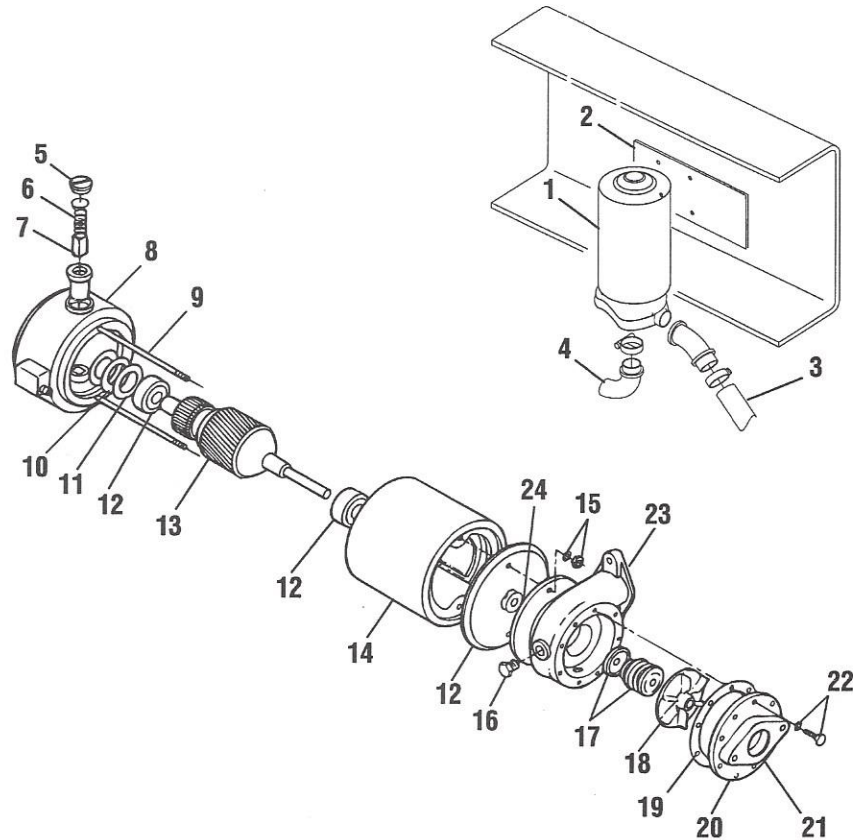

Booster Pump Mount and Components

07-006-01

1.	53-02116-001	Pump Asm	1	82-11711-00	Flange Asm	1	
2.	40-24785-000	Brkt Asm, Booster Pump	1	22.	82-04226-001	Screw w/Washer	8
3.	56-17572-000	Hose, Special	1	23.	82-08473-000	Pump, Body	1
4.	53-00227-000	Connector, 90°	1	24.	82-04129-000	Slinger	1
5.	82-04227-003	Cap, Brush	2				
6.	82-01853-000	Brush Asm, w/Spring 12 VDC	2				
7.	82-01850-000	Tube, Brush	2				
8.	82-00408-000	Motor, 12 VDC	2				
9.	82-04167-000	Stud, Case	2				
10.	82-04128-000	Washer, Spring	1				
11.	82-04168-000	Washer, Thrust	1				
12.	82-08476-000	Bearing, Inc w/Armature	2				
13.	82-04254-000	Armature Asm, 12VDC	1				
14.	82-04226-009	Stator, 12 VDC	1				
15.	82-04226-002	Nut	2				
	82-04226-003	Lockwasher	2				
16.	82-04226-004	Plug, Drain 1/8" NPT	1				
17.	82-08475-000	Seal, Impeller	2				
18.	82-08475-003	Impeller	1				
19.	82-08477-000	Gasket, Cover	1				
20.	82-11711-000	Cover	1				
21.	82-04225-009	Flange Asm, 1" NPT (N/S)	1