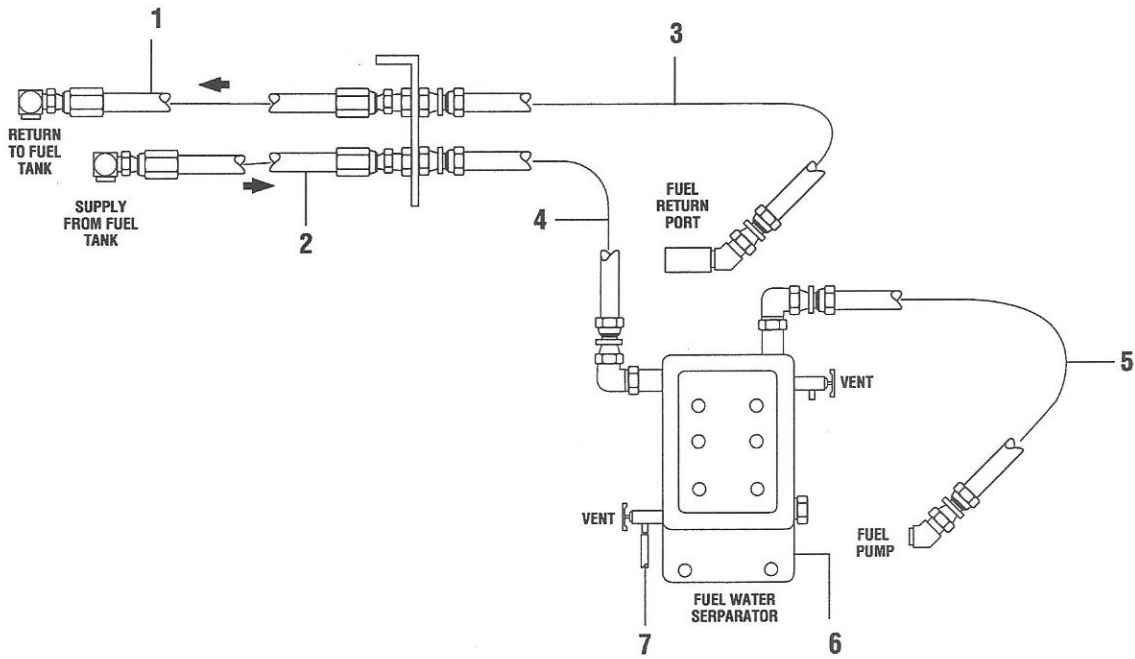

Parts Section

Chapter 1

Engine

Engine Mount, Components and Belts

01-107-01

1.	53-24625-000	Engine Asm, Cat 3116, 250 HP	1
2.	51-24192-000	Alternator, 12V Delco	1
	50-24377-000	Cable w/ Diode Asm	1
3.	53-13807-001	Freon Compressor	1
4.	55-24265-000	Brkt, Frt Engine Support	2
5.	53-24727-000	Belt, 7 Rib	1
6.	55-24264-000	Support Asm, Frt Engine	1
7.	53-24269-000	Isolator Asm, Engine Mtg	3
8.	54-12601-012	Washer, Flat, Hard	5
9.	54-17491-026	Bolt Metric, M16 X 110 MM Lg	1
10.	55-24266-000	Brkt Asm, Engine Rr	2
11.	53-16690-007	Heater Immersion Block (N/S)	1
12.	53-02222-060	V-Belt	3
13.	53-24718-000	Cap, Oil Fill Tube	1
14.	55-24719-000	Tube Asm, Engine Oil Fill	1
15.	55-23022-000	Pulley, Hydraulic Pump	1
16.	53-19322-006	Starter Asm, 12V	1
17.	53-24744-001	Separator, Fuel/Water	1
18.	Furn w/Engine	Air Compressor	1

Fuel System

01-005-01

- | | |
|---|---|
| 1. 46-06A1010-2050 Hose Asm | 1 |
| 2. 46-08A1110-2320 Hose Asm | 1 |
| 3. 46-06D3030-0810 Hose Asm | 1 |
| 4. 46-06D3030-0860 Hose Asm | 1 |
| 5. 46-06D3030-0140 Hose Asm | 1 |
| 6. 40-22330-001 Plate, Fuel/Water Sep Mtg | 1 |
| 7. 56-00513-20.00 Hose, Drain | 1 |