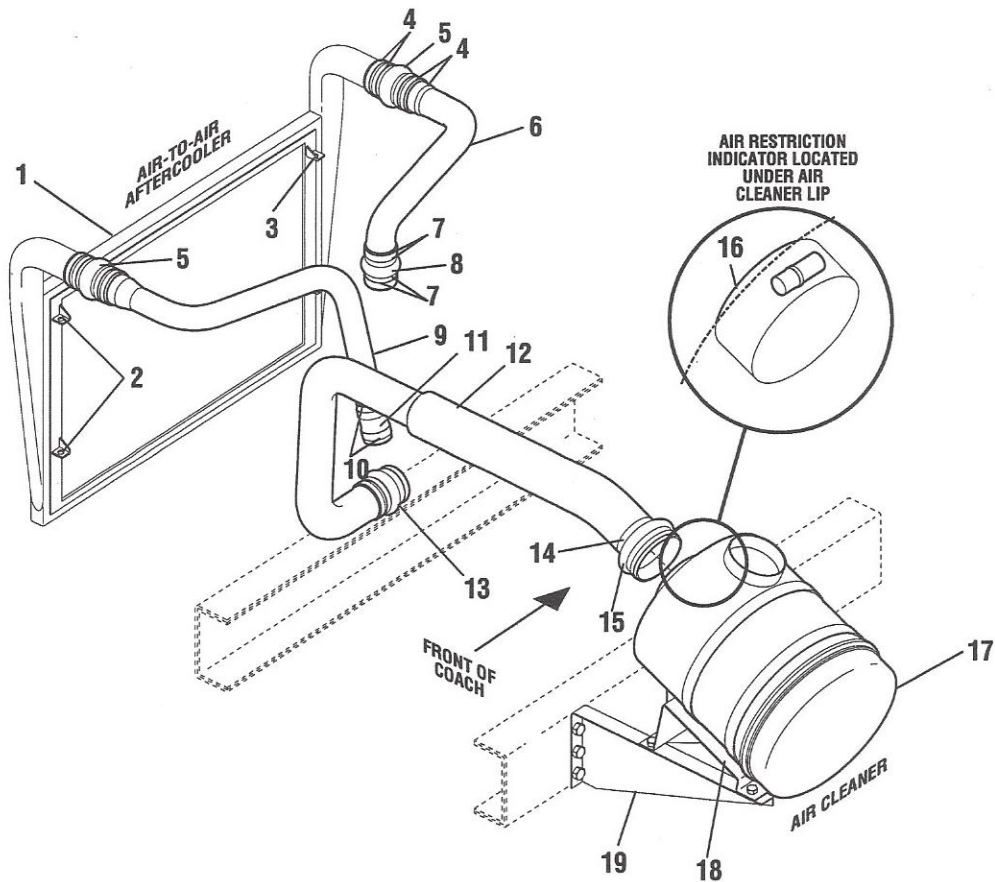

Note: * Indicates Part of Engine

Engine Air Intake System and Aftercooler

01-003-01

1.	53-18865-000	Cooler, Charge Air	1
2.	40-18531-002	Angle, LH Charge Air Cleaner Mtg	2
3.	40-18531-001	Angle, RH Charge Air Cleaner Mtg	2
4.	53-18882-001	Clamp, Constant Torque	8
5.	56-18875-001	Hose, Hump, Hi Temp Silicone	2
6.	55-24484-000	Pipe, Charge Air Cooler Outlet	1
7.	53-18882-002	Clamp, Constant Torque	6
8.	56-18875-003	Hose, Hump, Hi Temp Silicone	1
9.	55-24483-000	Pipe, Charge Air Cleaner Inlet	1
10.	53-18882-004	Clamp, Constant Torque	2
11.	56-24485-000	Hose, Hi Temp Silicone	1
12.	55-24482-000	Pipe, Engine Air Intake	1
13.	56-18875-004	Hose, Hump, Hi Temp Silicone	1
14.	53-16126-009	Clamp "T", Bolt 4.50"	1
15.	56-00031-005	Hose, Hump Reducer	1
16.	53-16126-005	Clamp, "T", Bolt 6"	1
17.	53-00308-007	Air Cleaner	1
	53-09798-000	Indicator, Air Restriction	1
18.	40-22414-001	Brkt, Air Cleaner Mtg	1
19.	42-18953-000	Brkt, Muffler Rear Mtg	1
	42-18954-000	Brkt, Muffler Fwd Mtg (N/S)	1