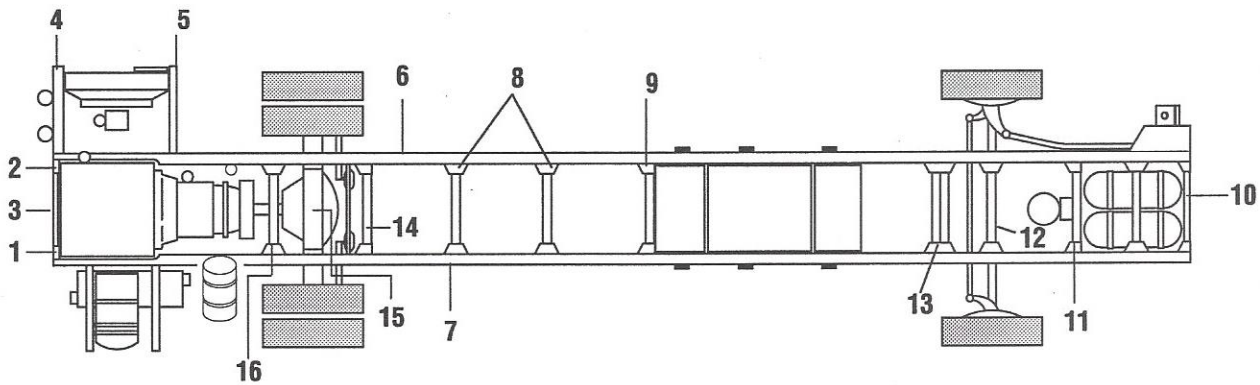

Chassis Frame

08-121-00

1.	42-22327-001	Brkt, RH Channel	1
2.	42-22327-000	Brkt, LH Channel	1
3.	40-22328-000	Channel, Rr Crossmember	1
4.	42-24414-000	Outrigger, Rr Radiator Mtg	1
5.	42-12160-000	Outrigger, Frt Radiator Mtg	1
6.	55-16468-019L	Frame Rail, Raised LH	1
	55-24353-001	Rail, LH Inner Reinforcement	1
7.	55-16468-019R	Frame Rail, Raised RH	1
	55-24353-001	Rail, RH Inner Reinforcement	1
8.	42-11174-001	Crossmember Asm	2
9.	55-09663-000	Crossmember Asm	1
10.	42-14972-000	Crossmember Asm	1
11.	42-14408-000	Crossmember Asm	1
12.	55-13440-000	Crossmember Asm	1
13.	55-13441-000	Crossmember Asm, Panhard Rod Mtg	1
14.	55-21825-000	Crossmember Asm	1
	40-21957-000	Spacer Rr Suspension	4
15.	55-21822-000	Crossmember Asm	1
	40-21957-000	Spacer Rr Suspension	4
16.	42-22016-000	Crossmember Asm	1